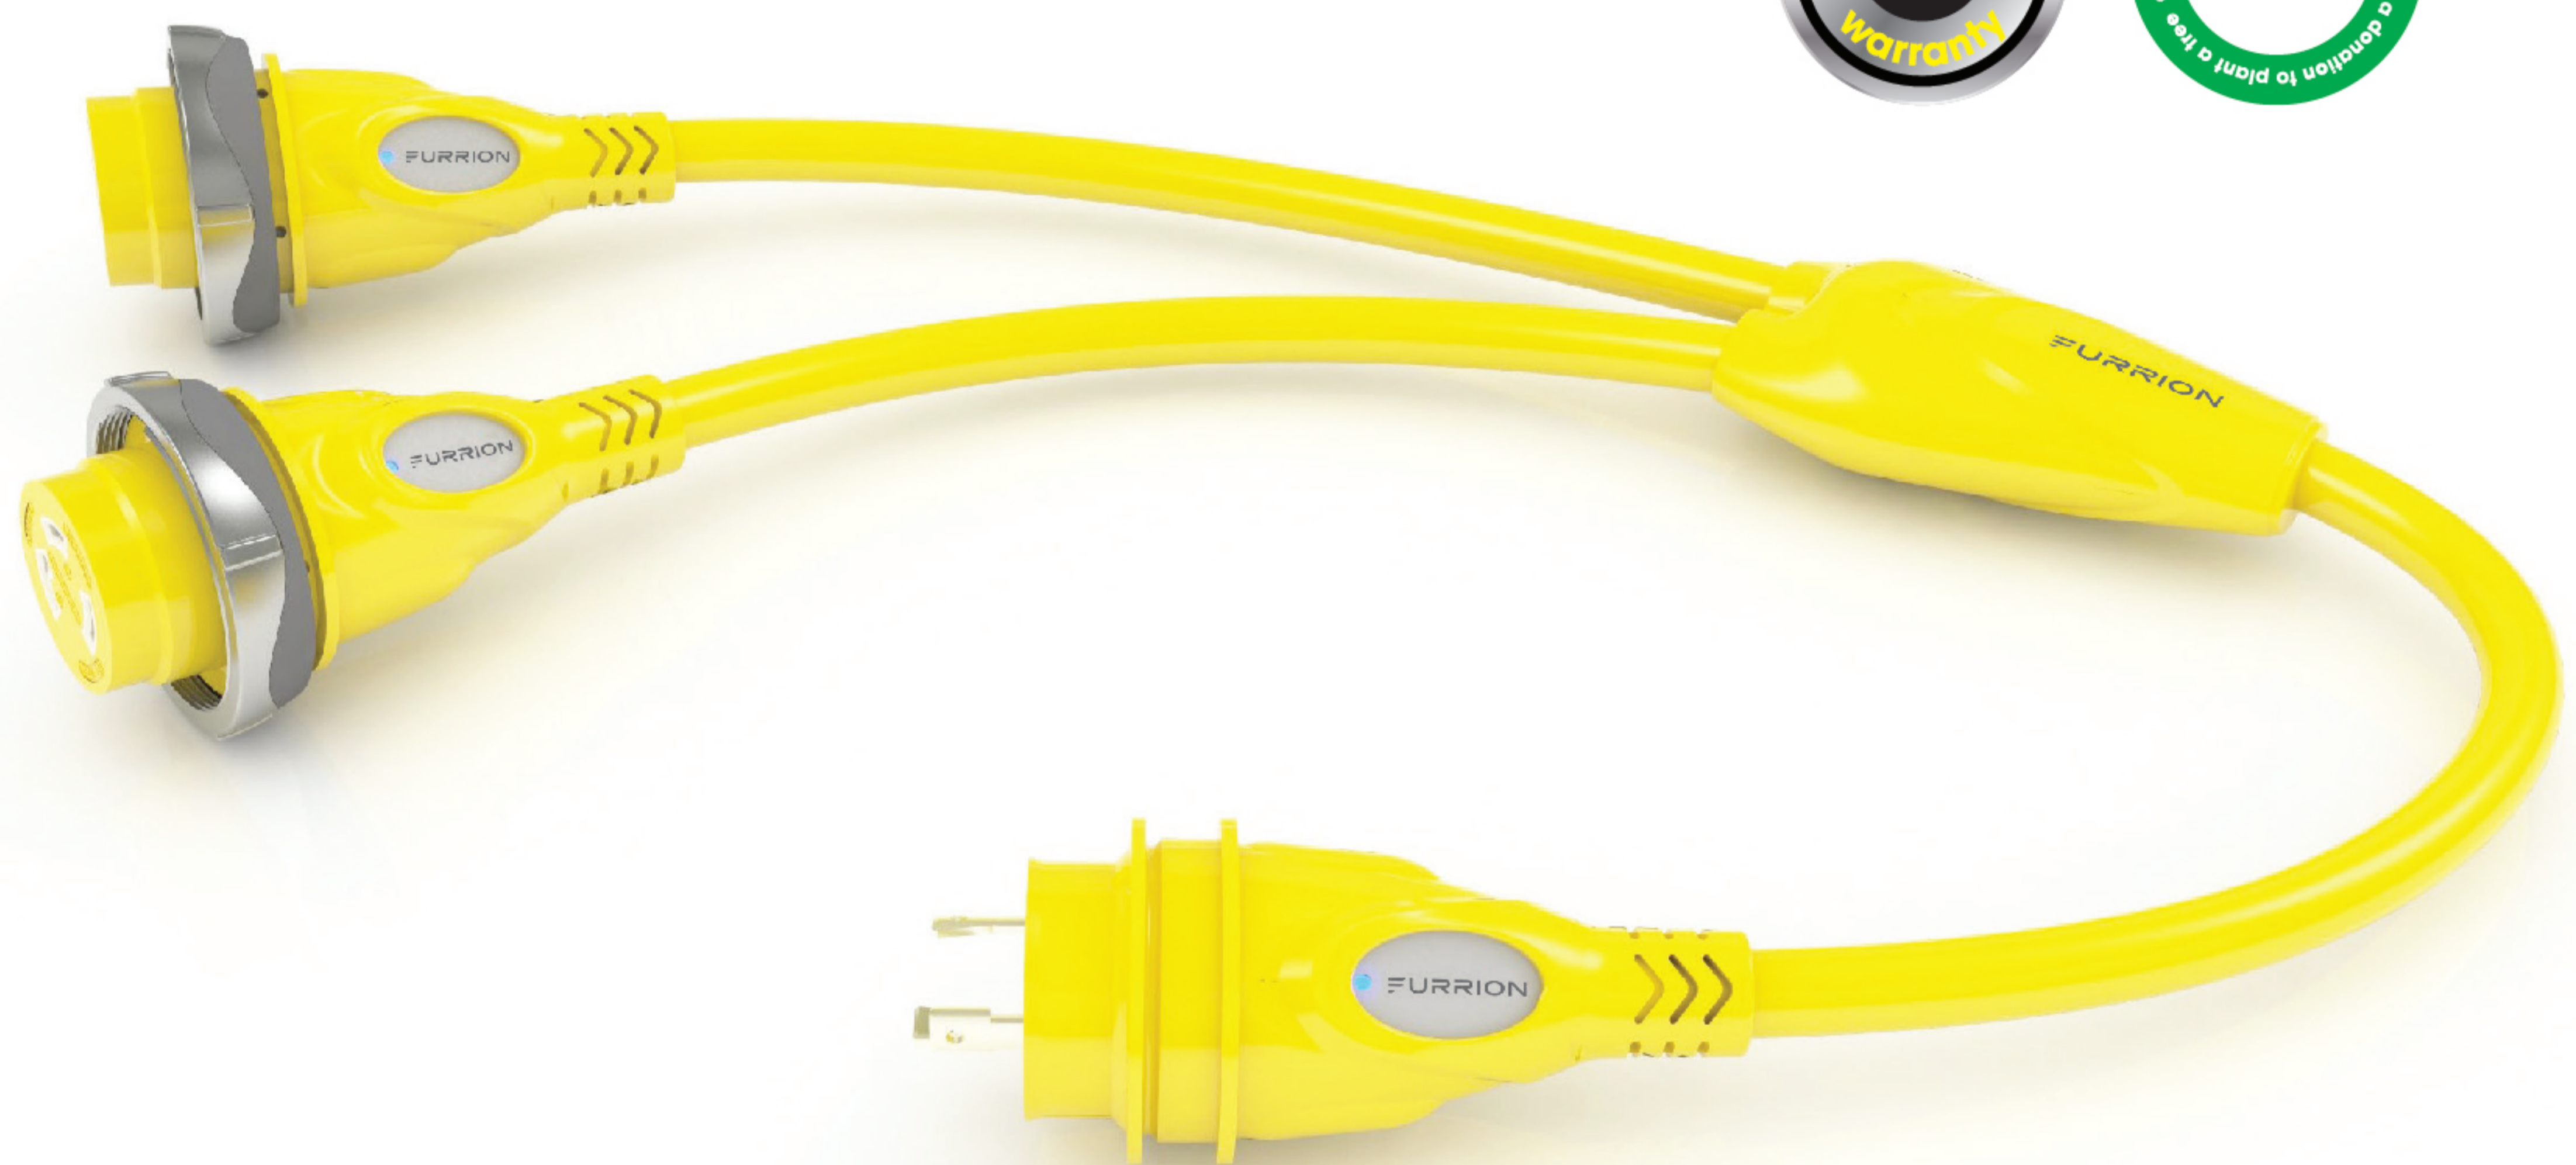

Description:

Y-adapters are used to connect one dockside outlet into two weatherproof connectors. Y-adapters also come with Furrion's Powersmart LED indicators. These products are made to the highest quality standards for long life and backed by Furrion's 5 year warranty.

Features:

- Furrion's Powersmart LED indicator
- Plug and connectors have side grips for easy, user friendly connection
- Weatherproof storage bag and cable strap included with every 50 Amp Y-adapter
- Protective weatherproof end caps included
- Universal fit to use with all other brands

Specifications:

- Cable specs: rated up to 600V
- 30A 10/3 STW
- 50A 125V: 6/3 STW
- 50A 125/250: 6/4 STW
- NEMA 5-15 (15 Amp 125V)
- NEMA L5-30 (30 Amp 125V)
- NEMA SS-1 (50 Amp 125V)
- NEMA SS-2 (50 Amp 125/250V)

Bonus! Unique Weatherproof sealing collar system included

*Only when applicable

Bright Blue LED Power Voltage Indicator

Product Coding and Pin Configurations:

Conn. (F)

Plug (M)

F1530Y-SY
[2] 15 Amp conn (F) - 30 Amp plug (M)