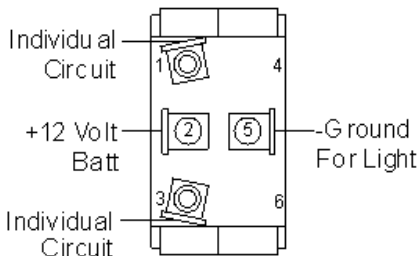

Sea-Dog Illuminating Toggle Switches #420111 - 420119 Wiring Instructions

420111(-1)

On / Off
Single Pole / Single Throw

420112(-1)

Mom. On / Off
Single Pole / Single Throw

420115(-1)

Mom. On / Off / On
Single Pole / Double Throw

420118(-1)

On / Off / On
Single Pole / Double Throw

420119(-1)

Mom. On / Off / Mom. On
Single Pole / Double Throw