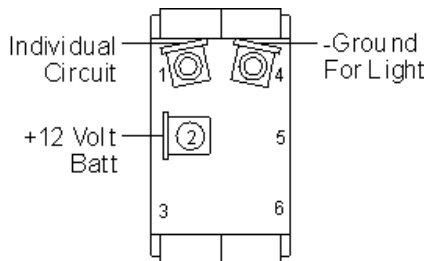

Sea-Dog Illuminating Toggle Switches #420111 - 420119 Wiring Instructions

420111(-1)

On / Off
Single Pole / Single Throw

420112(-1)

Mom. On / Off
Single Pole / Single Throw

420115(-1)

Mom. On / Off / On
Single Pole / Double Throw

420118(-1)

On / Off / On
Single Pole / Double Throw

420119(-1)

Mom. On / Off / Mom. On
Single Pole / Double Throw